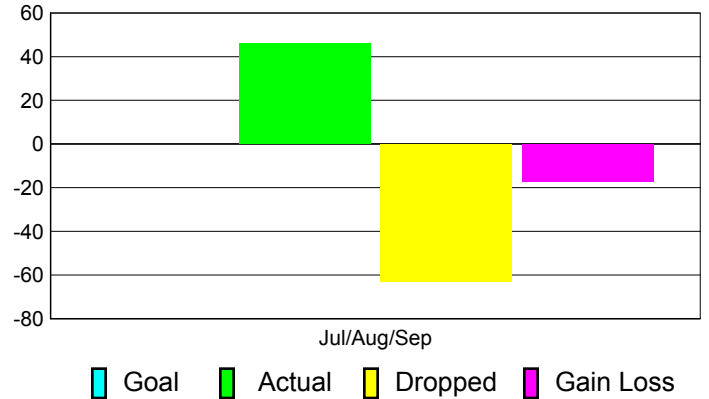

Membership Results 2011-2012

Goal, New, Dropped, Gain/Loss