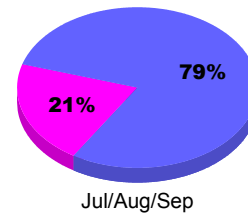

Membership Results
2011-2012

Membership
2010-2011

Month	Net Memb Goal	Actual New Memb	Actual Dropped Memb	Gain/Loss of Memb	Gain/Loss of Memb
Jul/Aug/Sep		46	-63	-17	-15
Totals		46	-63	-17	-15

Membership Results 2011-2012

Goal, New, Dropped, Gain/Loss

Comparison of Membership Gain/Loss

Current Year Compared to the Previous Year

Gender Comparison 2011-2012

Male Female